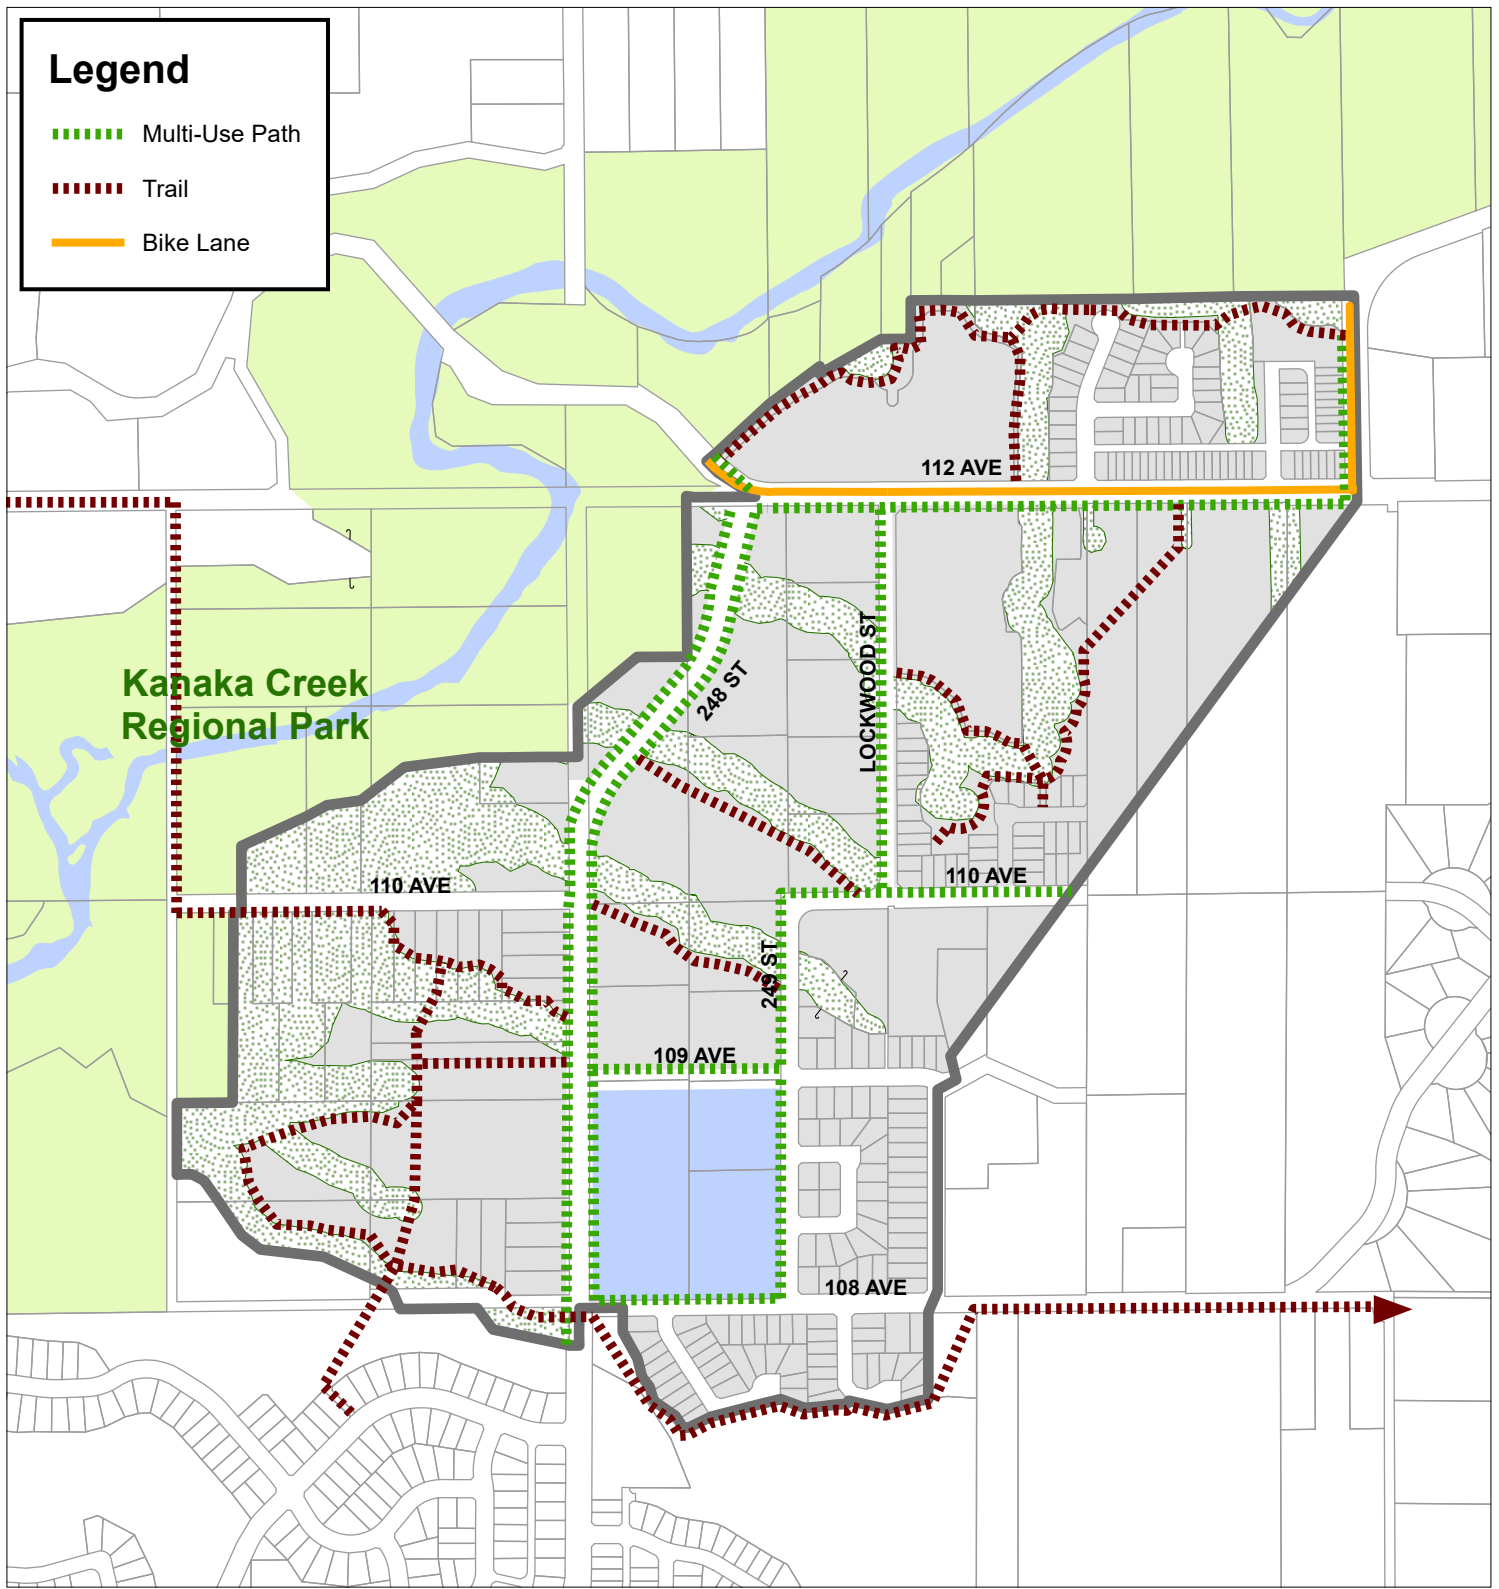

Legend

- Multi-Use Path
- Trail
- Bike Lane

N.T.S.

FIGURE 6

Proposed
Bike Lanes, Multi-Use
Path and Trails

North East Albion Area Plan
Figure 6

Maple Ridge

FILE: NEAAP Figure 6
DATE: Oct 28, 2025