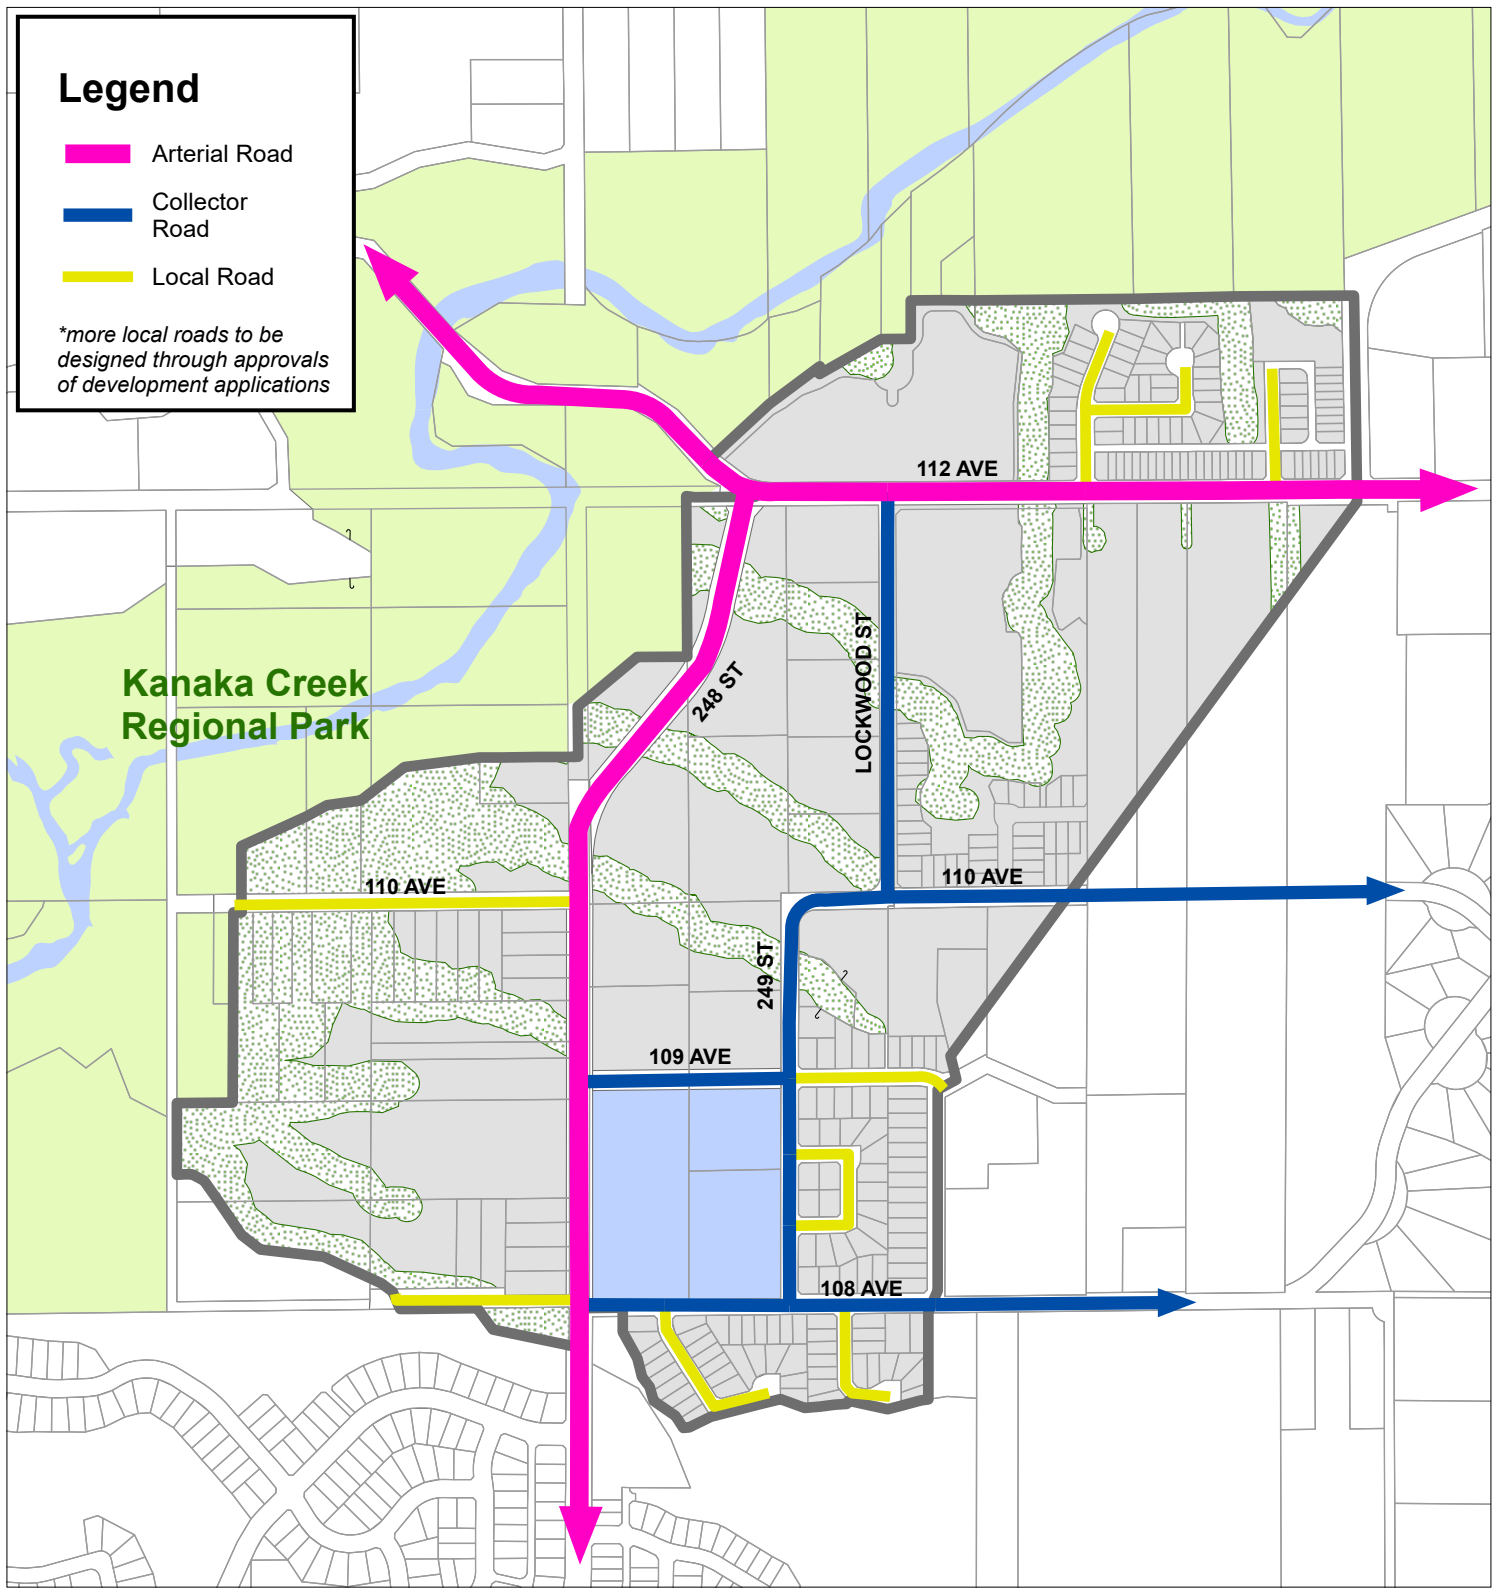

Legend

-  Arterial Road
-  Collector Road
-  Local Road

**more local roads to be designed through approvals of development applications*

Kanaka Creek Regional Park

112 AVE

248 ST

LOCKWOOD ST

110 AVE

110 AVE

249 ST

109 AVE

108 AVE

N.T.S.

FIGURE 4

Proposed Road Network

North East Albion Area Plan
Figure 4