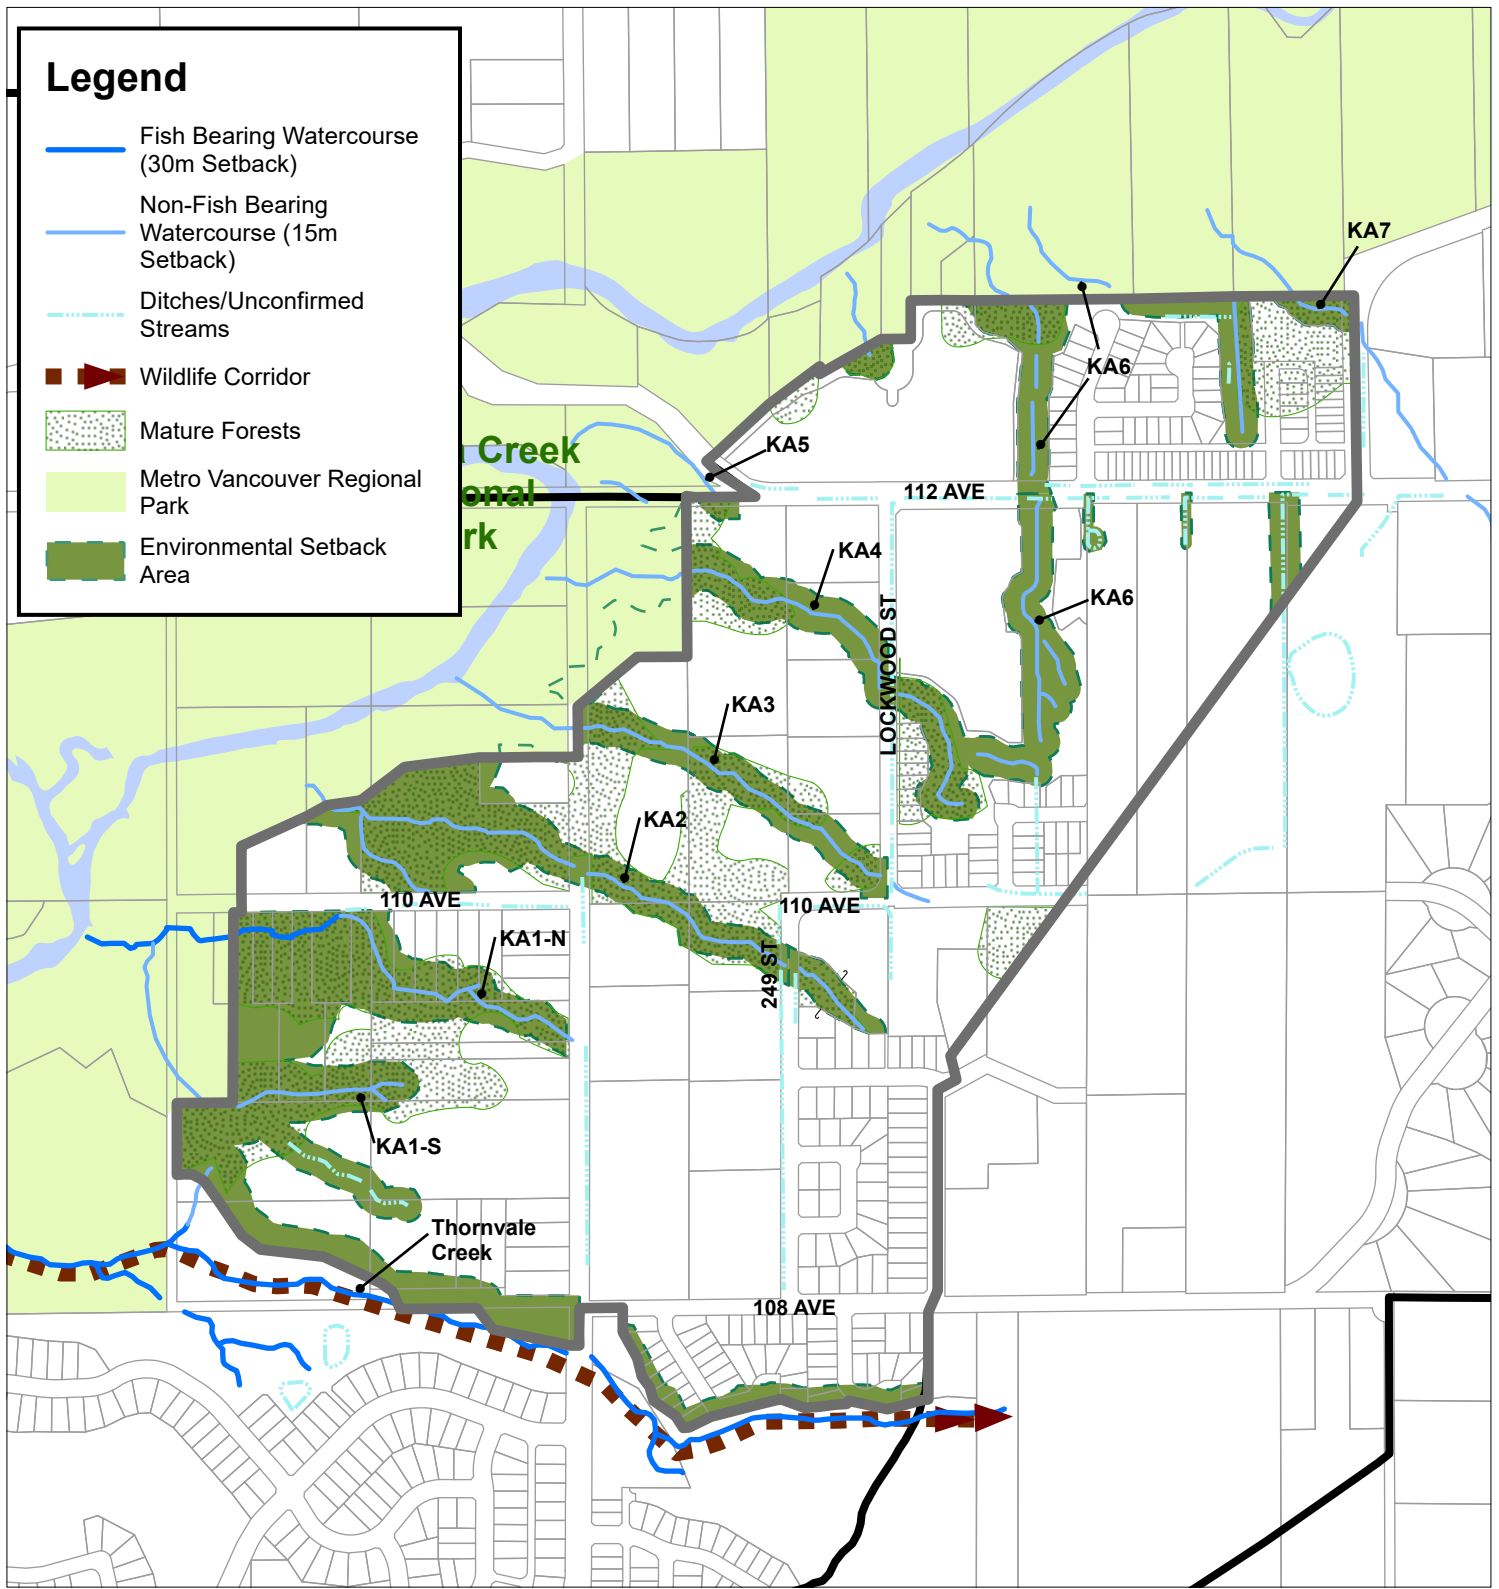

Legend

-  Fish Bearing Watercourse (30m Setback)
-  Non-Fish Bearing Watercourse (15m Setback)
-  Ditches/Unconfirmed Streams
-  Wildlife Corridor
-  Mature Forests
-  Metro Vancouver Regional Park
-  Environmental Setback Area

N.T.S.

FIGURE 1

Watercourses and Mature Forests

North East Albion Area Plan
Figure 1

Maple Ridge

FILE: NEAAP Figure 1
DATE: Oct 28, 2025

BY: DT