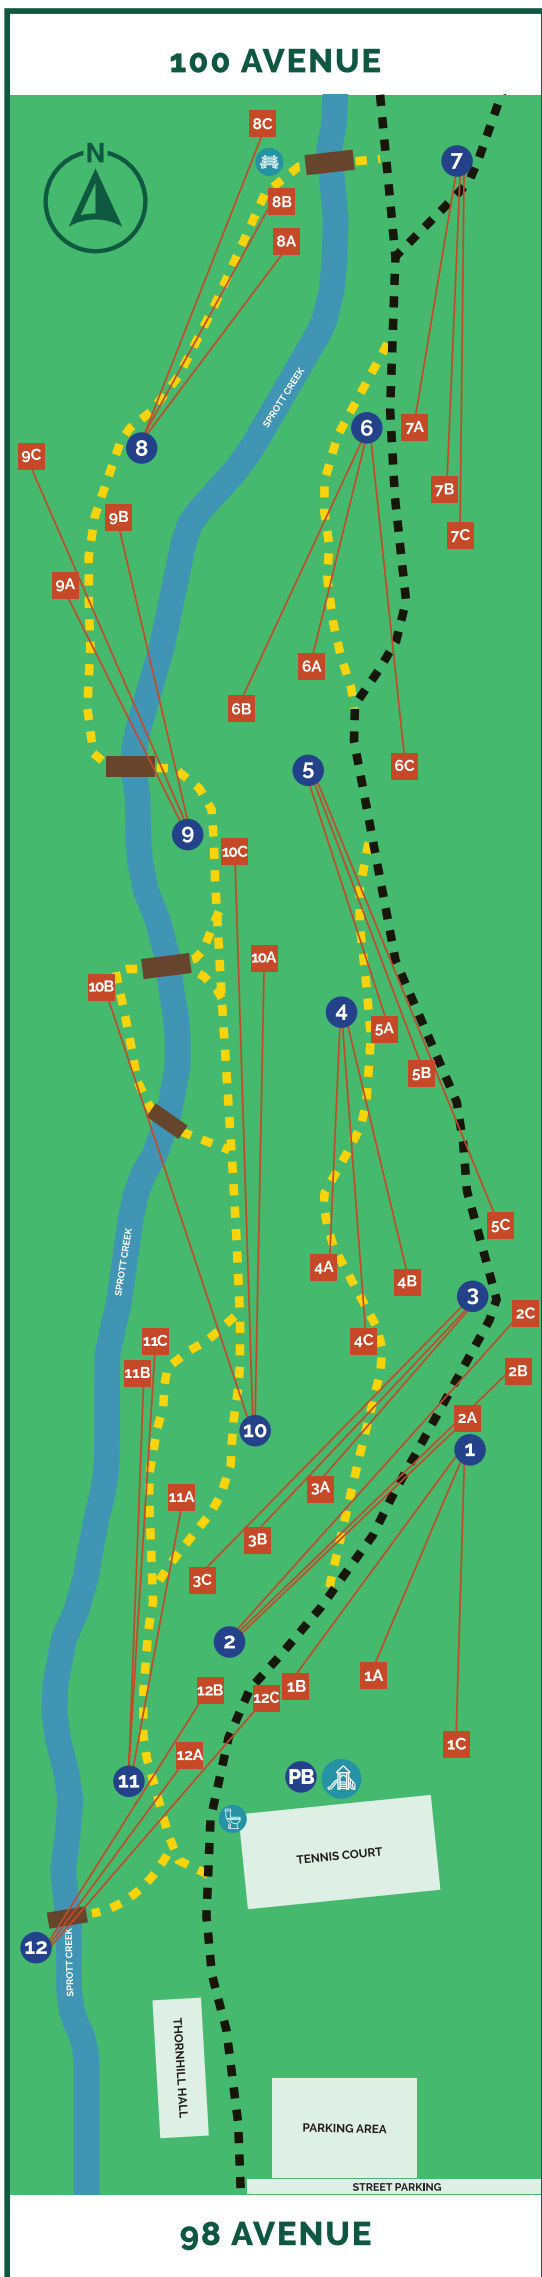

THORNHILL PARK DISC GOLF COURSE

**26007 98 AVE,
MAPLE RIDGE**

Challenge your friends and loved ones to a game of Disc Golf at Thornhill Park in beautiful Maple Ridge! This course is nestled in a mature forest with each of the 12 holes sporting a native BC plant namesake.

The course can be used by players of all skill levels - there are some technical areas that will be difficult for beginners...and experts! Holes range from 125 to 302 feet.

LEGEND

-  Target
-  Tee/Disc Flight
-  Main Path
-  Secondary Path
-  Washroom
-  Playground
-  Seating Area
-  Bridge
-  Practice Basket

MAPLE RIDGE
British Columbia

MAPLERIDGE.CA/1640