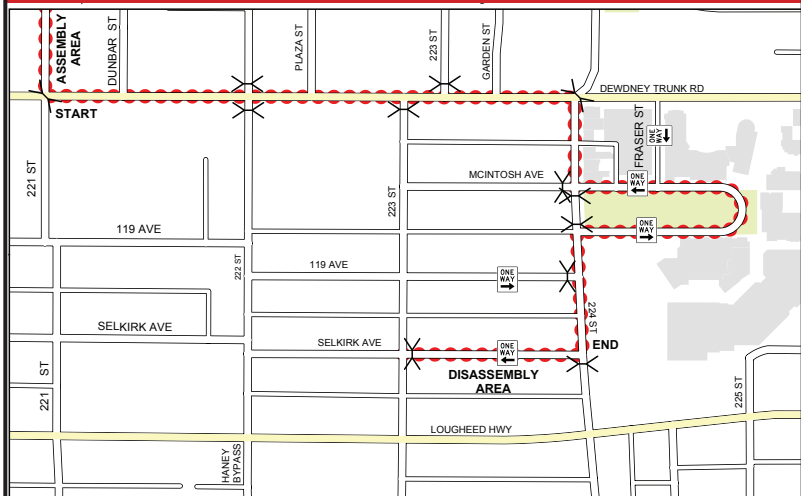

FRIENDS IN NEED FOODBANK DONATIONS OF
NON-PERISHABLE FOOD
THE CHRISTMAS HAMPER SOCIETY
DONATIONS OF NEW UNWRAPPED TOYS

Saturday, December 5, 2009

Memorial Peace Park

4:00pm-8:00pm

Parade starts at 6:00pm

Find the perfect spot along the parade route.