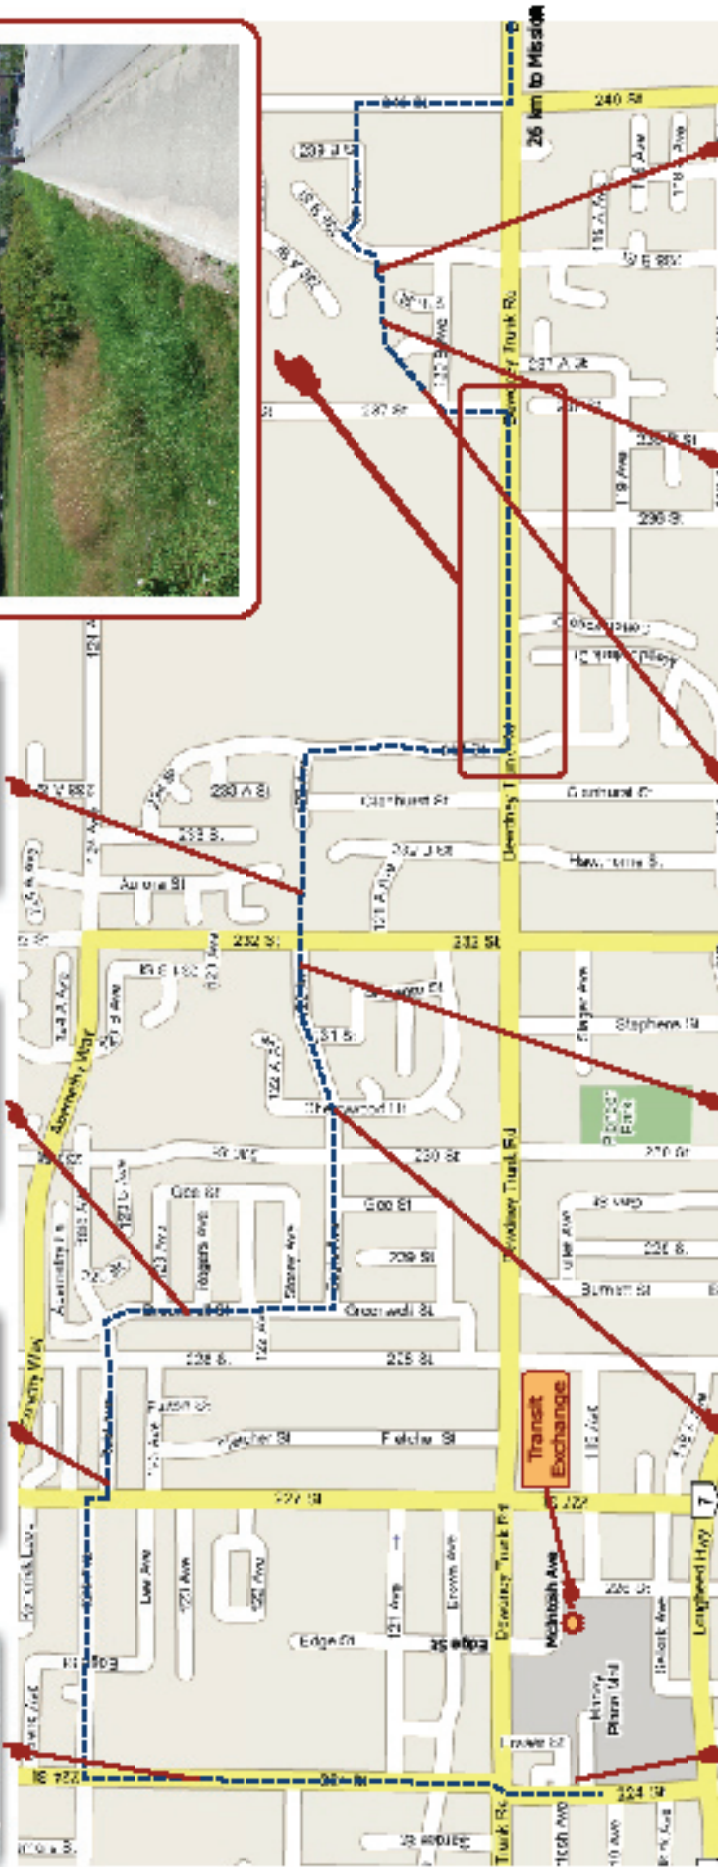

Map designed by

WWW.UOkanagan.CA

# Linking Communities Eagle Route Maple Ridge Centre to Mission

224 St facing N

227 St & Field Ave facing W

Greenwell St facing E

Greenwell Rd facing W

Dewdney Trunk Rd facing East

Maple Ridge Centre

Cherrywood Dr & Eagle Ave facing W

122 Ave & 232 St facing W

Cottonwood North Park S Entrance

Park Trail facing SW

Cottonwood North Park E Entrance

26 km to Mission