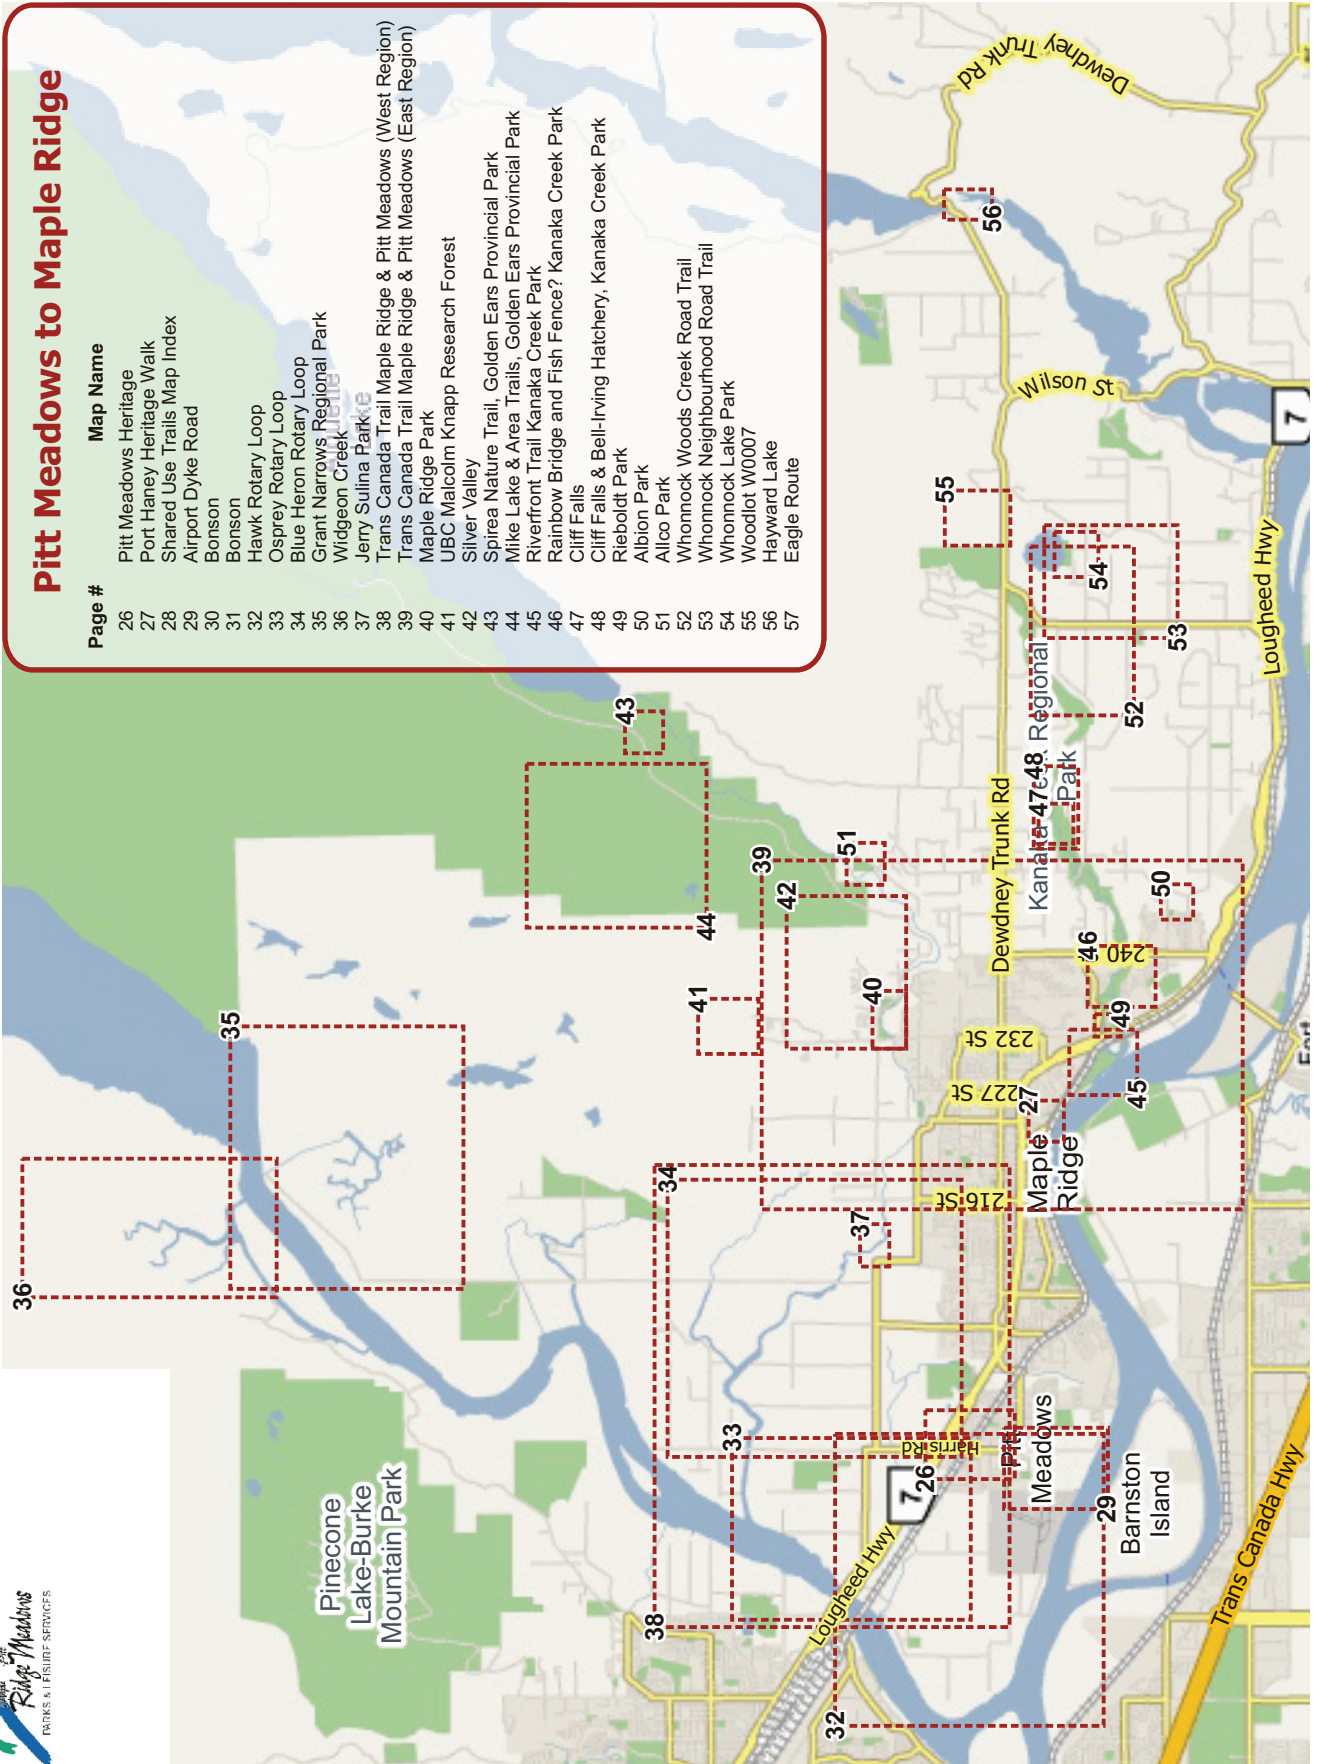

Shared Use Trails Map Index

Pitt Meadows to Maple Ridge

Page #	Map Name
26	Pitt Meadows Heritage
27	Port Haney Heritage Walk
28	Shared Use Trails Map Index
29	Airport Dyke Road
30	Bonson
31	Bonson
32	Hawk Rotary Loop
33	Osprey Rotary Loop
34	Blue Heron Rotary Loop
35	Grant Narrows Regional Park
36	Widgeon Creek
37	Jerry Sulina Park
38	Trans Canada Trail Maple Ridge & Pitt Meadows (West Region)
39	Trans Canada Trail Maple Ridge & Pitt Meadows (East Region)
40	Maple Ridge Park
41	UBC Malcolm Knapp Research Forest
42	Silver Valley
43	Spirea Nature Trail, Golden Ears Provincial Park
44	Mike Lake & Area Trails, Golden Ears Provincial Park
45	Riverfront Trail Kanaka Creek Park
46	Rainbow Bridge and Fish Fence? Kanaka Creek Park
47	Cliff Falls
48	Cliff Falls & Bell-Irving Hatchery, Kanaka Creek Park
49	Rieboldt Park
50	Albion Park
51	Alcoo Park
52	Whonnock Woods Creek Road Trail
53	Whonnock Neighbourhood Road Trail
54	Whonnock Lake Park
55	Woodlot W0007
56	Hayward Lake
57	Eagle Route