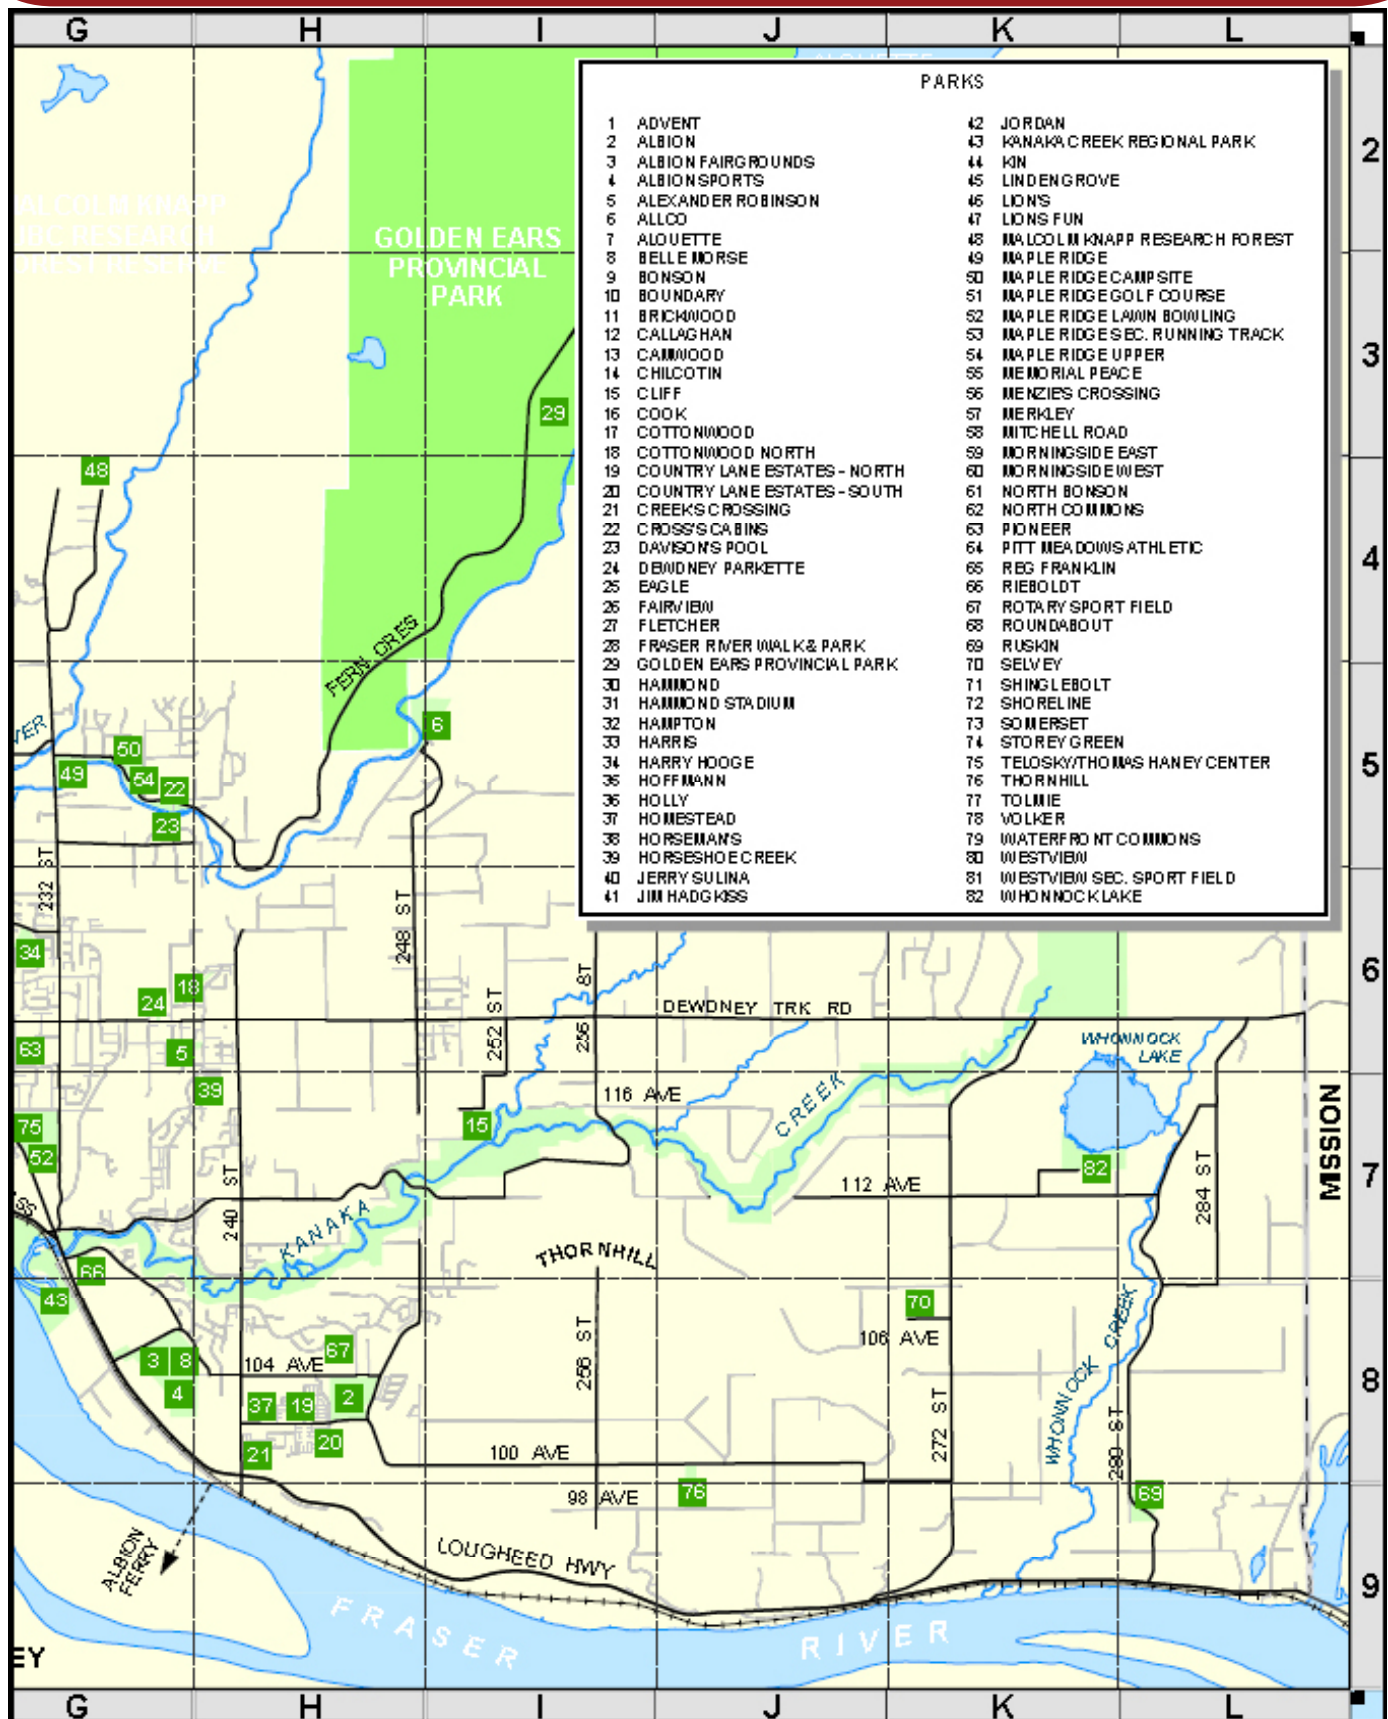

Protect our parks and schools. If you see something suspicious, call the 24hr anti-vandalism hotline at 604-466-4657. The operator will send someone to investigate and if required, the police will be called. Vandalism is a community problem requiring a community solution.